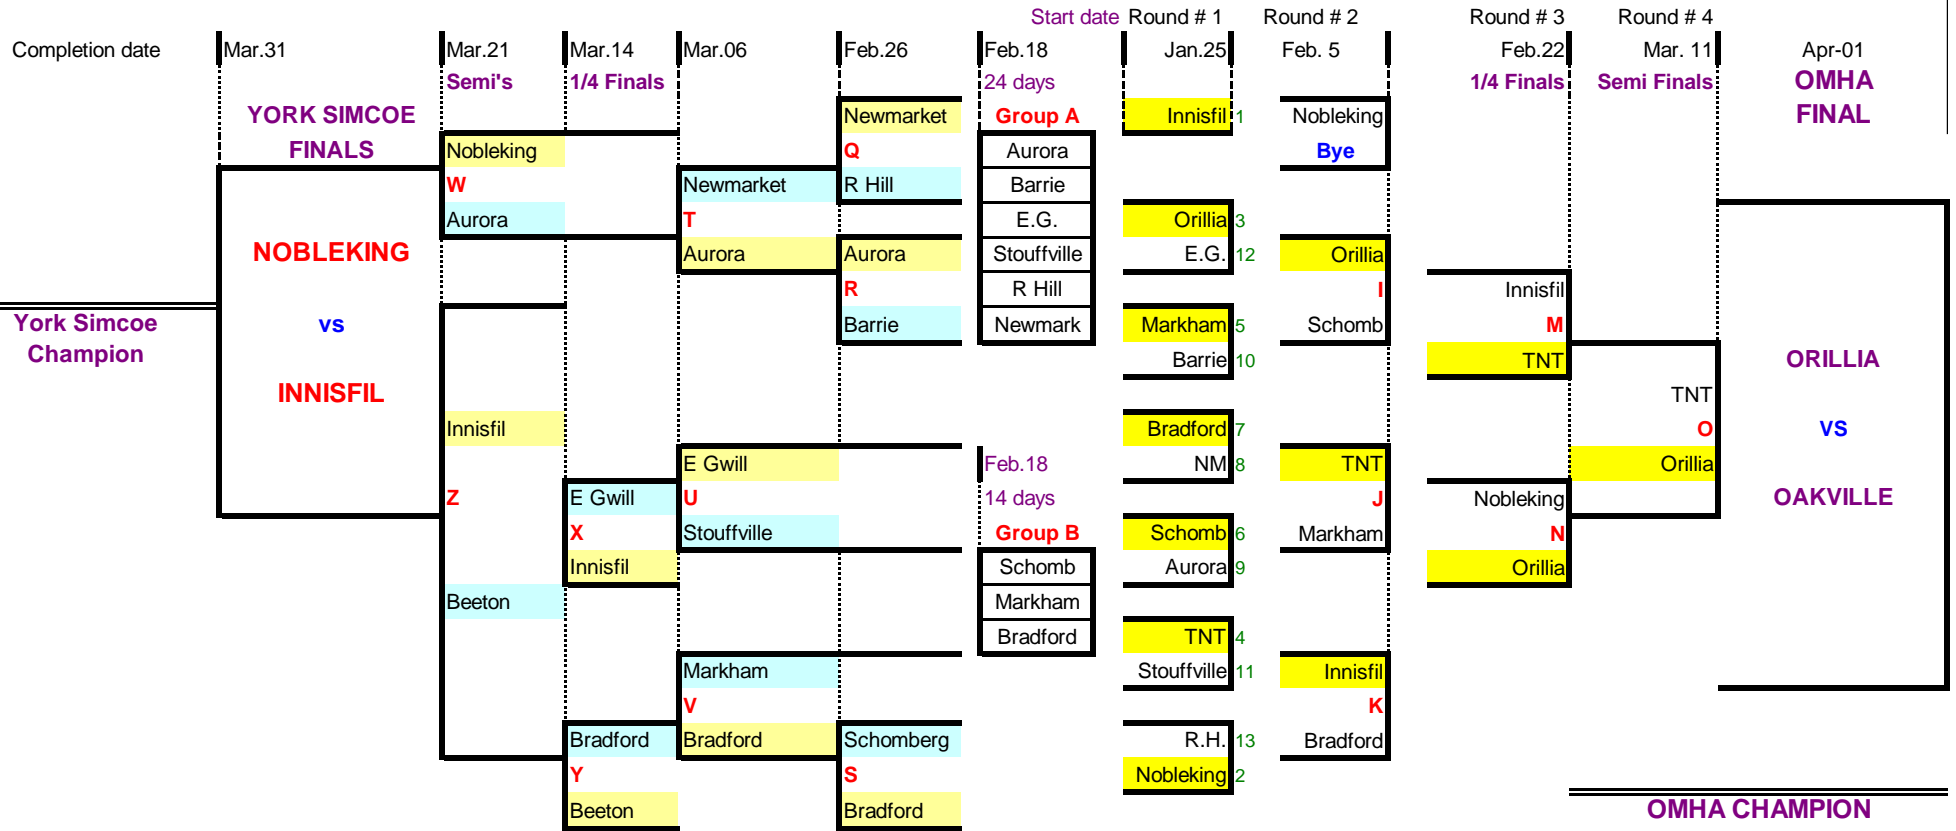

## YORK SIMCOE PLAYOFFS

## OMHA PLAYDOWNS

**Each round in OMHA playdowns will be reseeded as per league standings**

Teams will be eligible until entry in the OMHA semi final

Beeton & Schomb if in thjis group will be placed when eliminated from OMHA play ( SEMI FINAL)